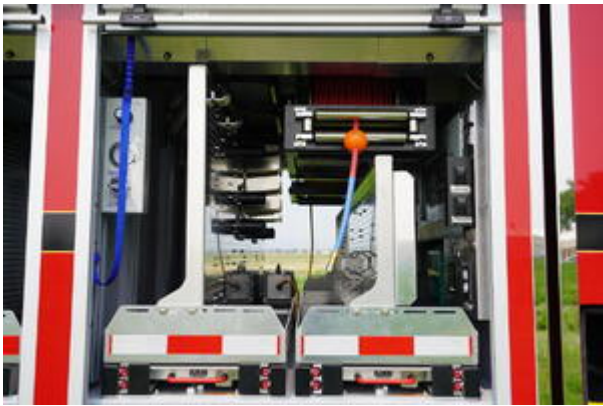

14161

**PORT MOODY, BC FIRE RESCUE HEAVY
RESCUE #1227 C1**

C1-CLOSED.JPG